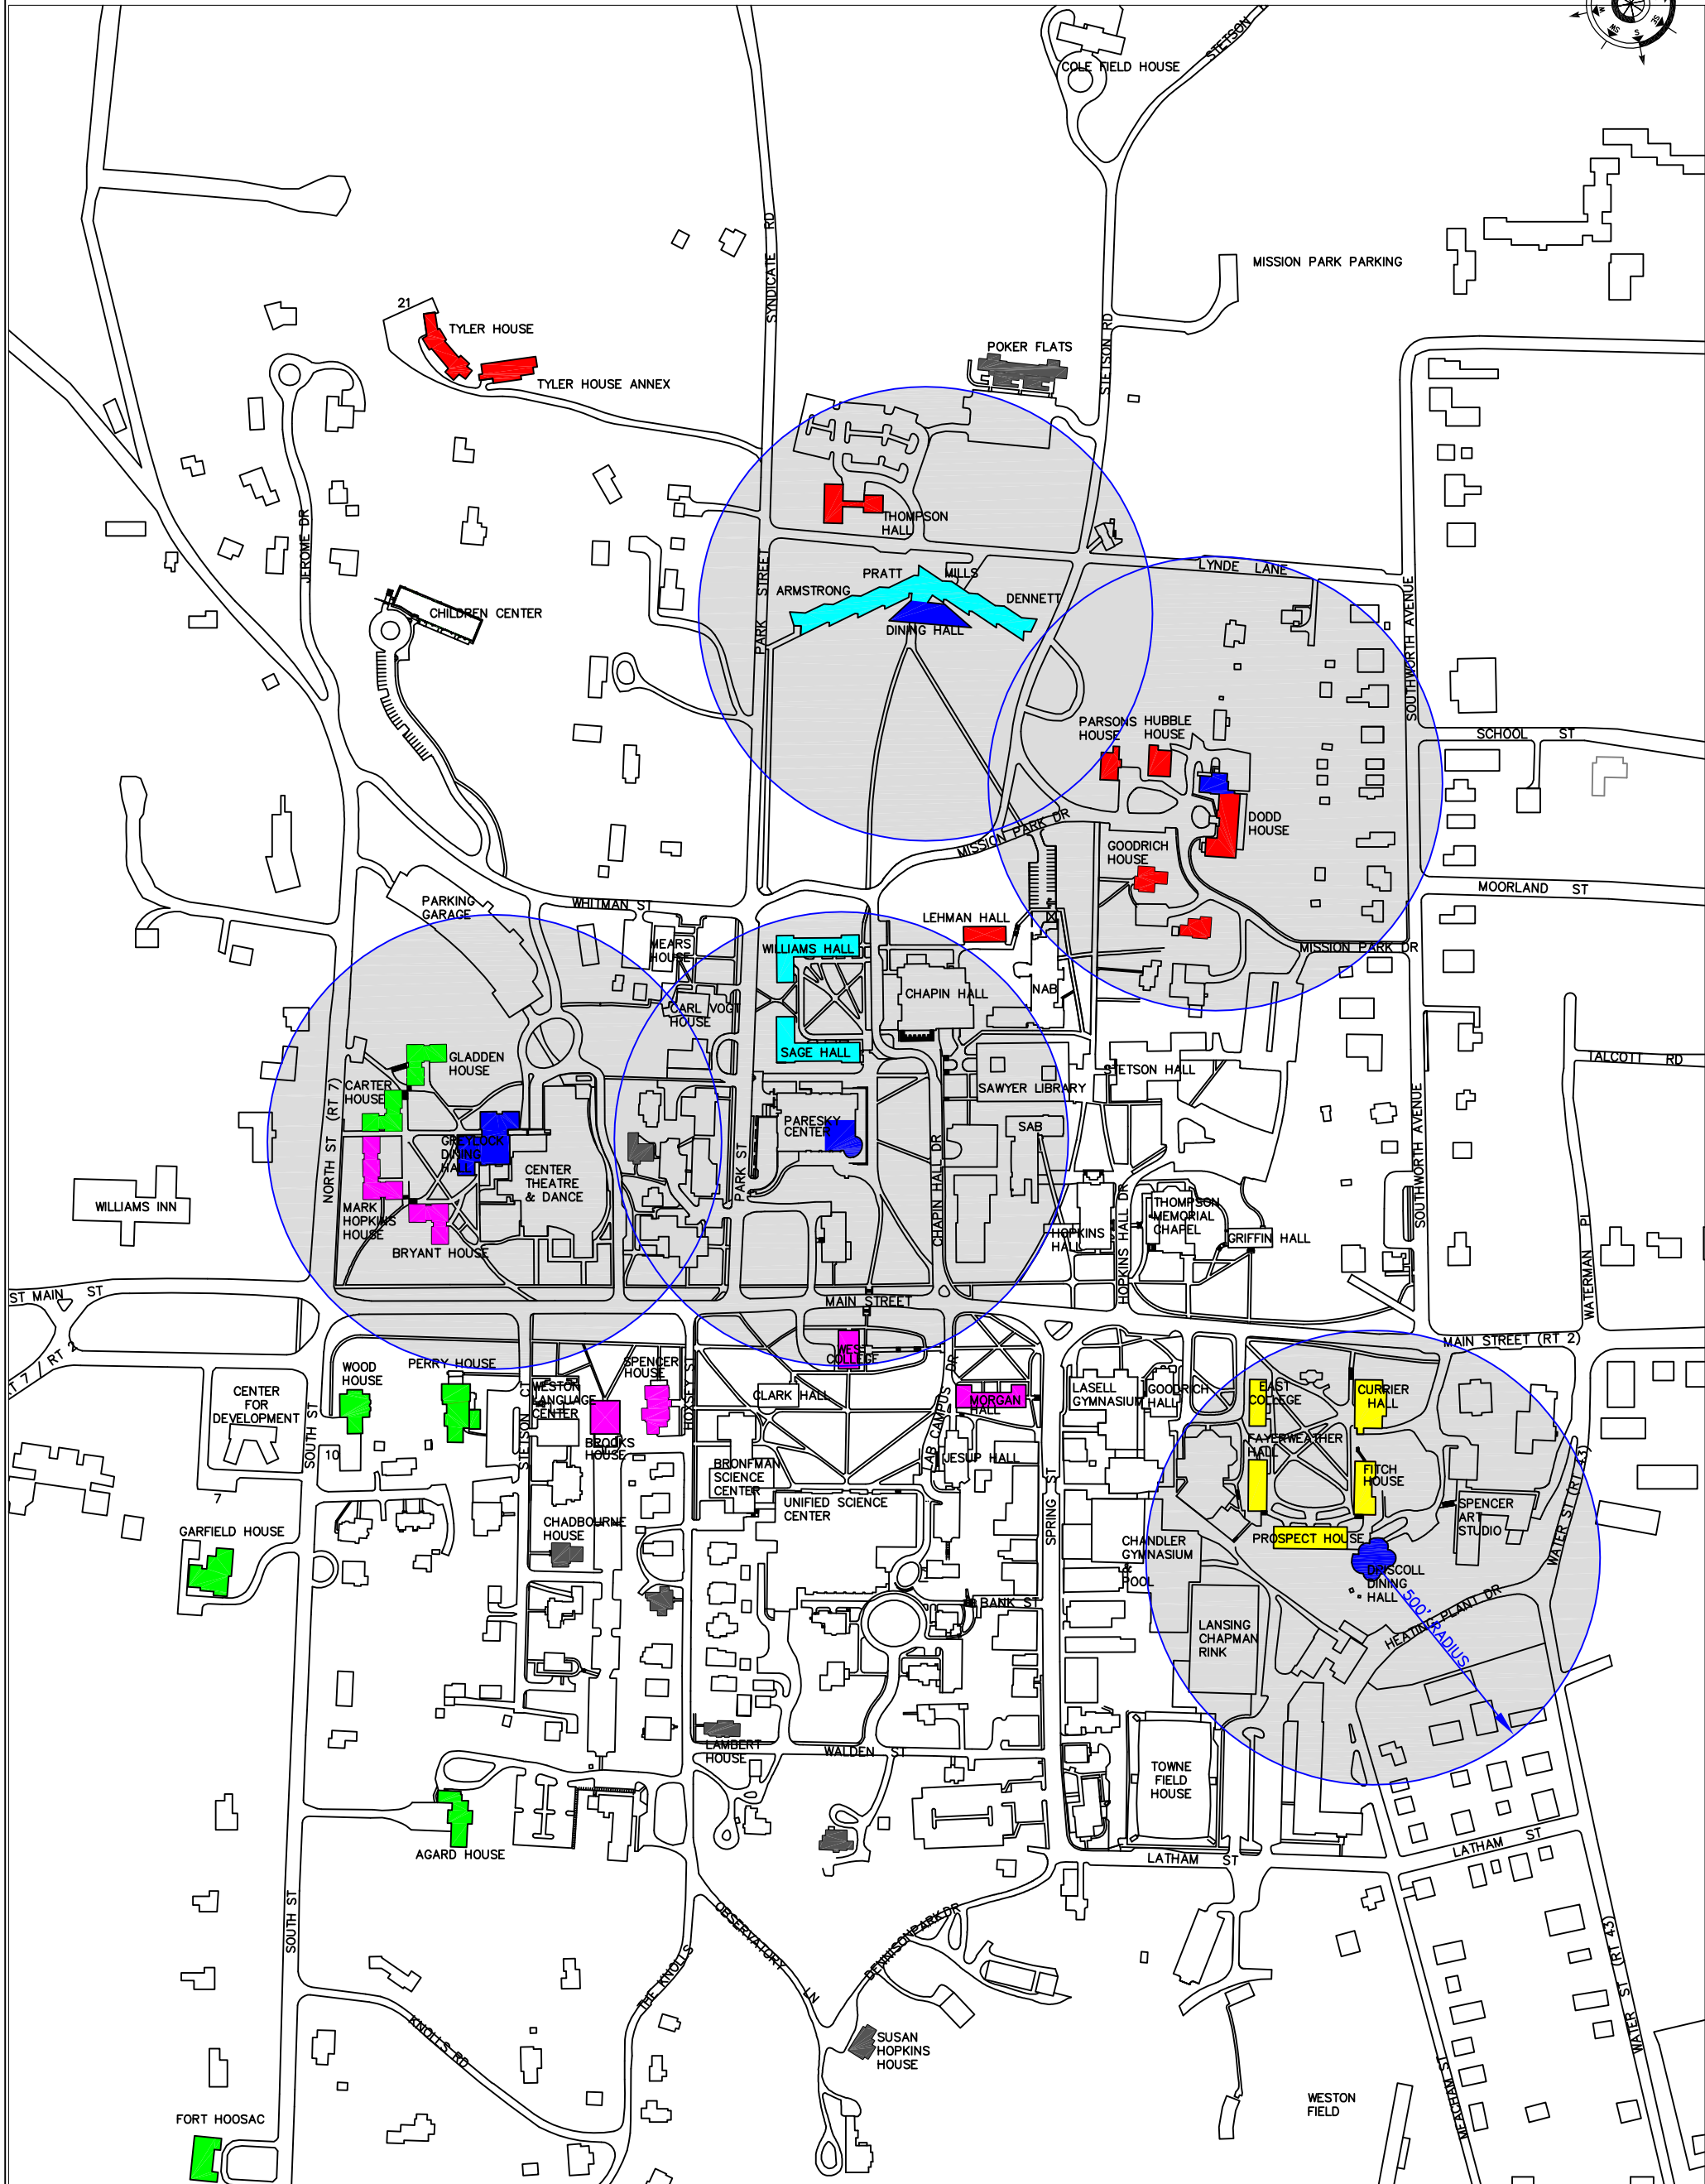

WILLIAMS COLLEGE NEIGHBORHOOD HOUSING

SCALE: 1" = 350'

KEY

■ CLUSTER - A	CLUSTER - A Dodd - 50 Hubbell - 11 Lehman - 32 Parsons - 9 Sewall - 11 Thompson - 28 Tyler - 34 Tyler Annex - 40 TOTAL - 236 BEDS	CLUSTER - B Bryant - 62 Brooks - 28 Mark Hopkins - 76 Morgan - 105 Spencer - 25 West - 54 TOTAL - 350 BEDS	CLUSTER - C Agard - 30 Carter - 70 Garfield - 41 Gladden - 89 Perry - 28 Wood - 30 TOTAL - 288 BEDS	CLUSTER - D East - 54 Fayerweather - 60 Fitch - 44 Prospect - 104 TOTAL - 325 BEDS	FIRST YEAR Armstrong - 78 Dennett - 90 Mills - 70 Pratt - 76 Sage - 142 Williams - 155 TOTAL - 611 BEDS	CO-OP Chadbourne - 13 Doughty - 11 Lambert - 8 Milham - 9 Poker Flats - 36 Susie Hopkins - 9 Woodbridge - 15 TOTAL - 101 BEDS	DINING HALL SEATING CAPACITIES Dodd - 120 Driscoll - 200 Greylock - 366 Mission - 360 Snack Bar - 90 '82 Grill - 80 Whitmans' - 165
■ CLUSTER - B							
■ CLUSTER - C							
■ CLUSTER - D							
■ FIRST YEAR							
■ DINING HALLS							
■ CO-OP HOUSING							